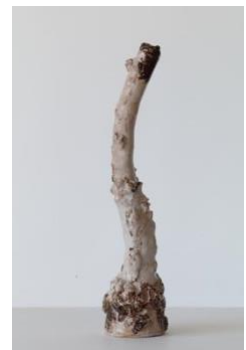

12. Dorothee Sauter
  Inflammation - 1
  2021
  Ceramic, glazed
  45 x 10 x 10 cm
  # 014-2021