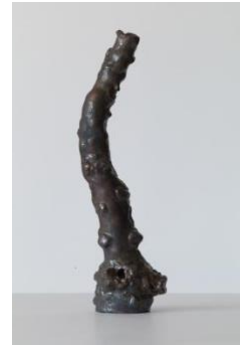

HOMELAND in TRANSIT: Through the Clouds

10. Dorothee Sauter
  Dry palate – 3
  2021
  Ceramic, glazed
  41 x 11 x 8 cm
  # 012-2021